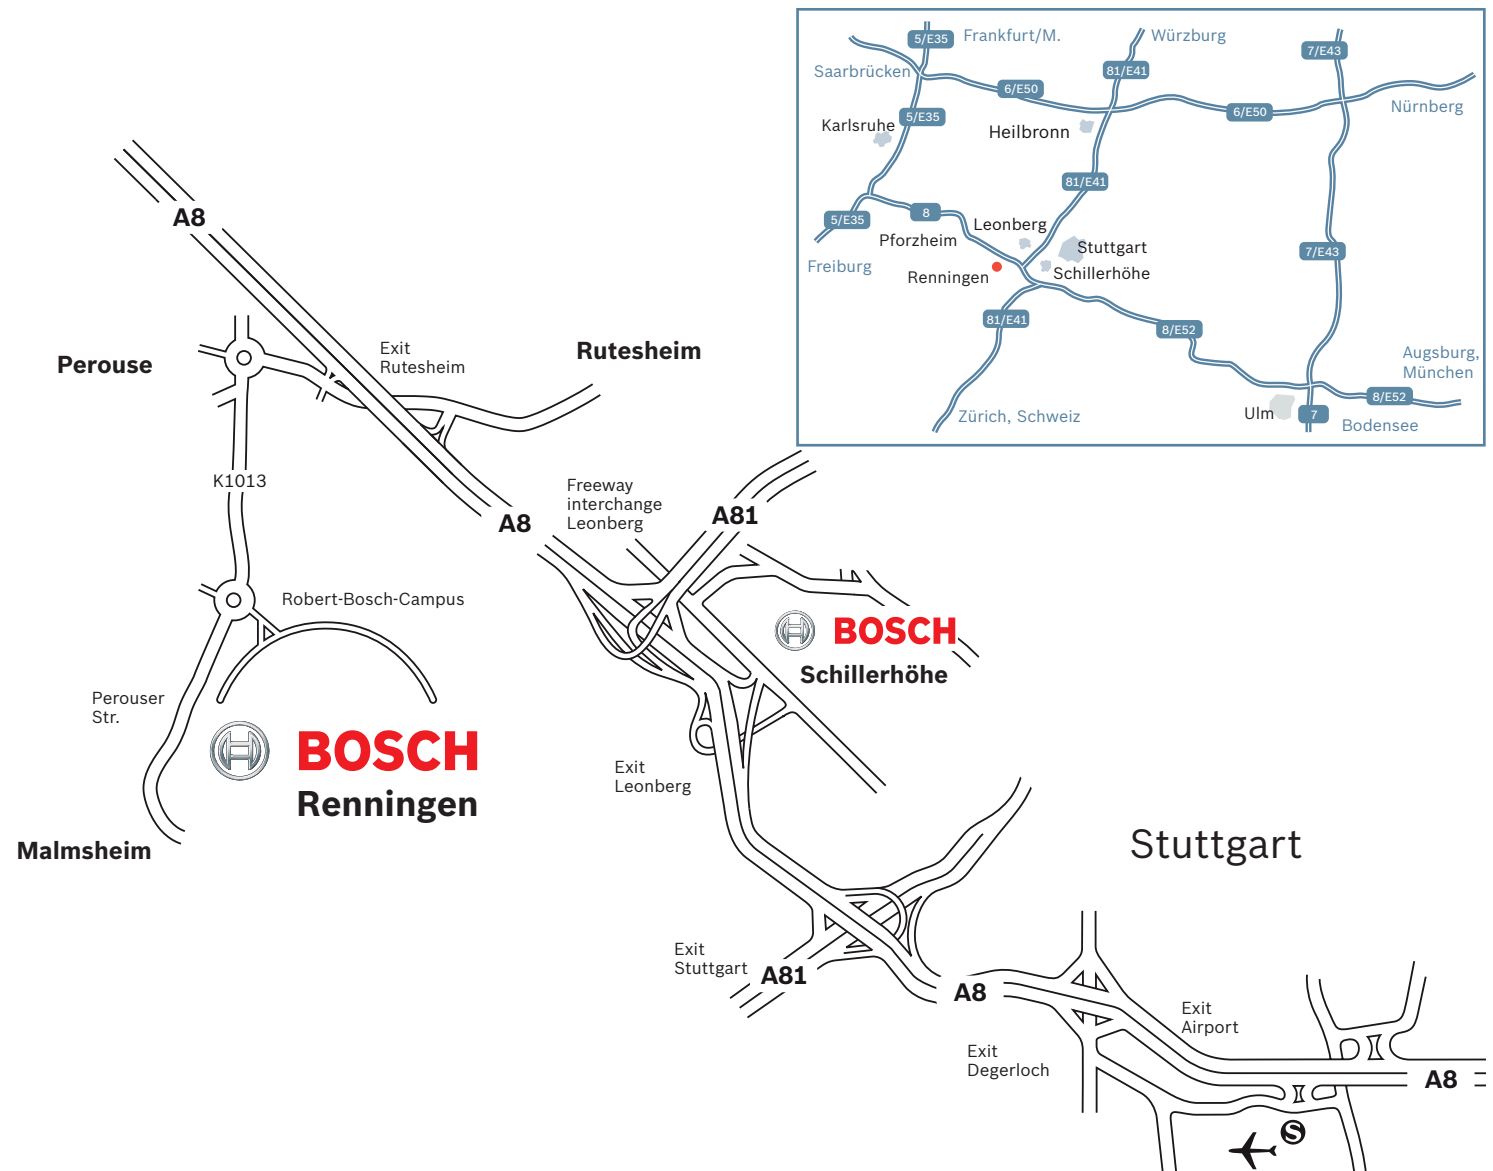

# Location Renningen

Traveling by car

**BOSCH**

## From Stuttgart/Munich or Karlsruhe:

Exit the A8 at 47-Rutesheim and turn toward Perouse. At the first roundabout, take the third exit toward Malsmheim. Continue straight for approx. 3 km. At the next roundabout, take the third exit. This will bring you to the Bosch Research Campus Renningen.

## From Stuttgart airport:

Take the A8 toward Karlsruhe/Singen/Heilbronn, and follow it (toward Karlsruhe) for approx. 26 km. Take exit 47-Rutesheim and turn left toward Perouse. At the first roundabout, take the third exit toward Malsmheim. Continue straight for approx. 3 km. At the next roundabout, take the third exit. This will bring you to the Bosch Research Campus Renningen.

# Location Renningen

Traveling by public transportation

**BOSCH**