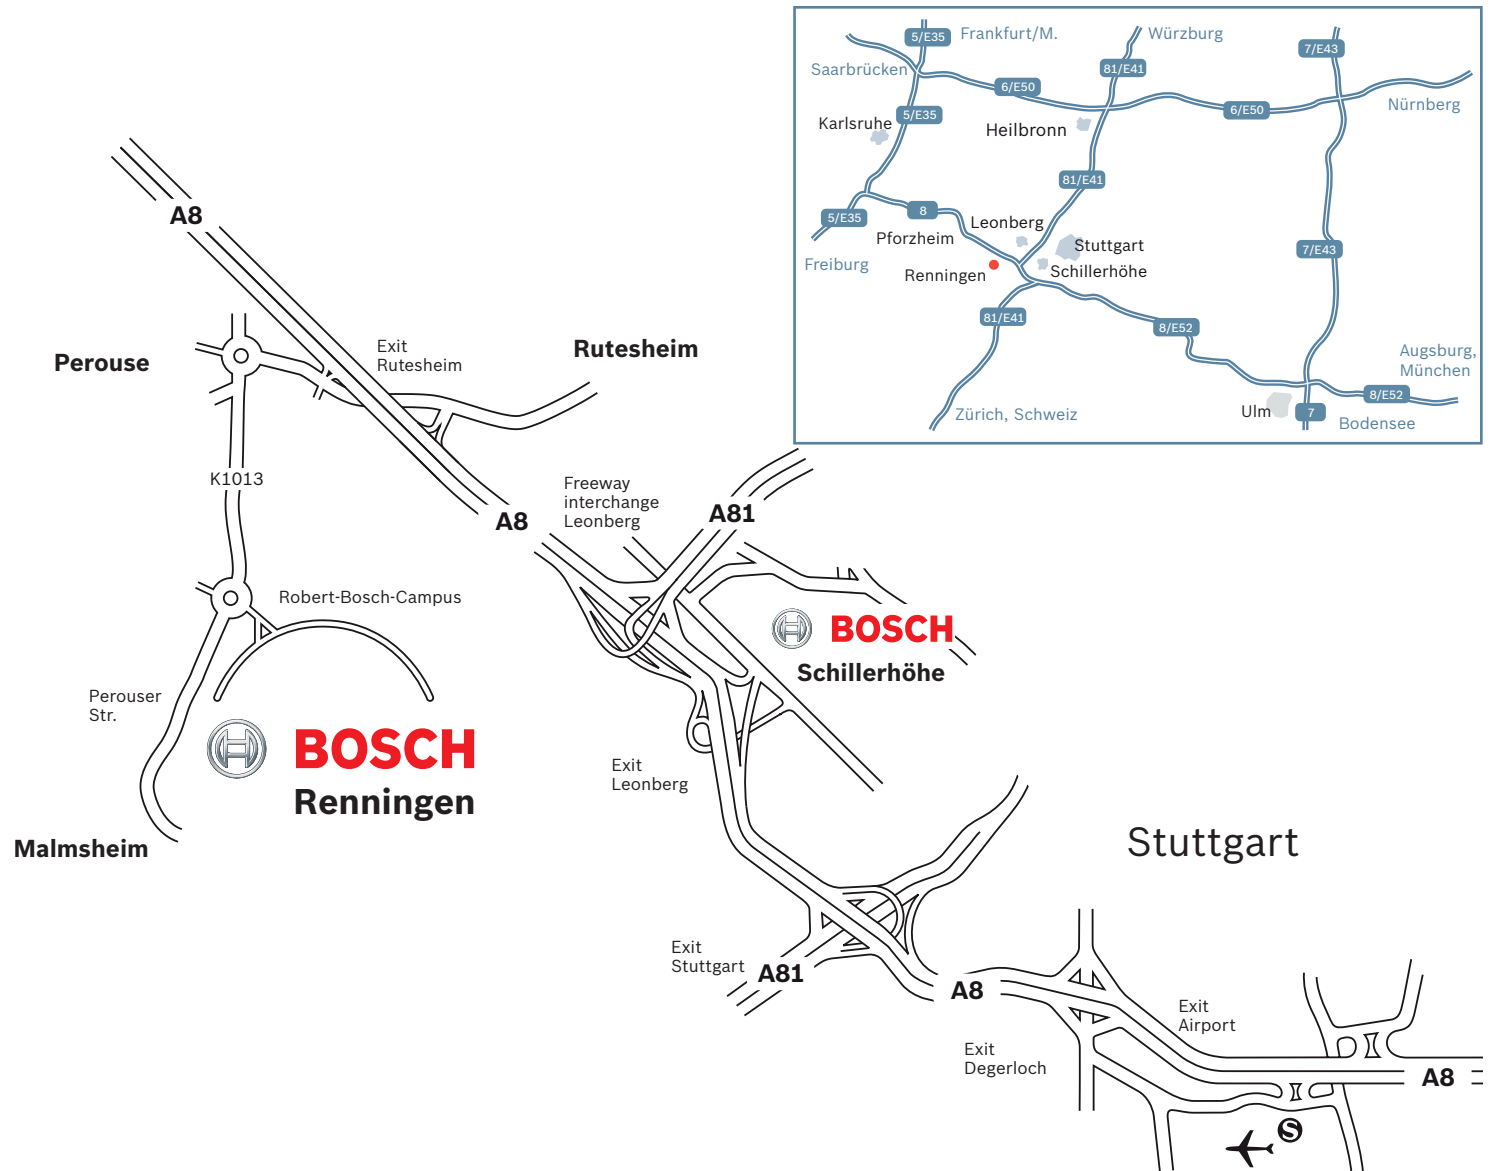

BOSCH

From Stuttgart/Munich or Karlsruhe:

Exit the A8 at 47-Rutesheim and turn toward Perouse. At the first roundabout, take the third exit toward Malsmheim. Continue straight for approx. 3 km. At the next roundabout, take the third exit. This will bring you to the Bosch Research Campus Renningen.

From Stuttgart airport:

Take the A8 toward Karlsruhe/Singen/Heilbronn, and follow it (toward Karlsruhe) for approx. 26 km. Take exit 47-Rutesheim and turn left toward Perouse. At the first roundabout, take the third exit toward Malsmheim. Continue straight for approx. 3 km. At the next roundabout, take the third exit. This will bring you to the Bosch Research Campus Renningen.

Location Renningen

Traveling by public transportation

BOSCH

From the Stuttgart main train station (“Hauptbahnhof”):

Take the S-Bahn line S6 (toward Weil der Stadt) or line S60 (toward Böblingen) to the stop “Renningen”.