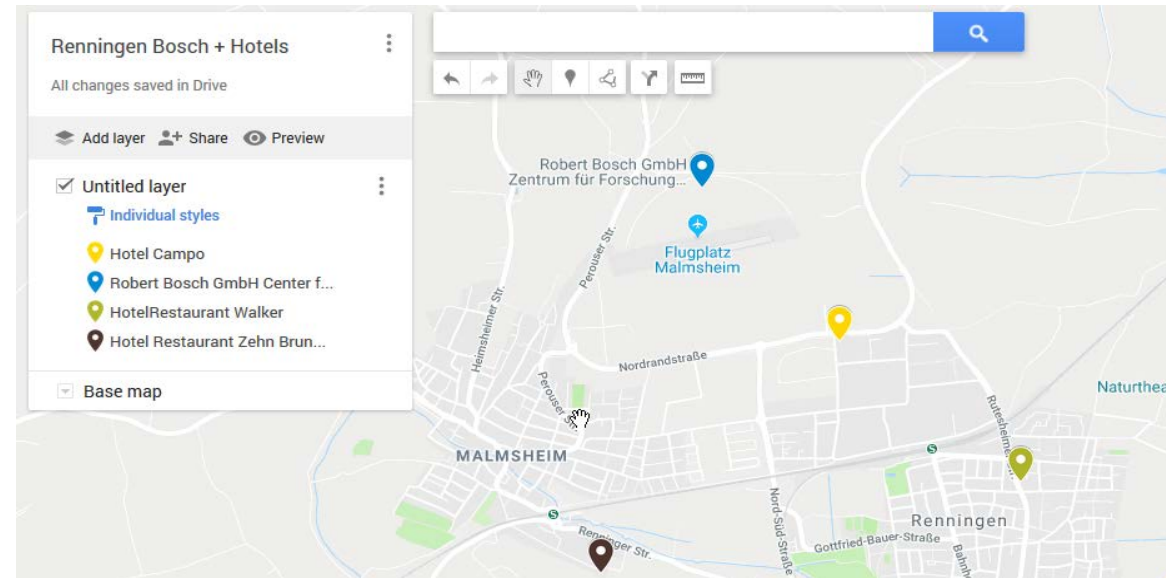

FMI Design Meeting Hotels (see [map](#))

(Prices: including Breakfast,
Code „FMI Design Meeting“;
each of them has 8-15 free rooms)

► Hotel Walker:

Single Room: 85 EUR,
Double Room for single usage:
105 EUR,
book until 1.6.2019

- Hotel Restaurant Walker
  Rutesheimer Straße 62 – 66
  71272 Renningen / Stuttgart
  Telefon: +49 7159 9 25 85-120
  info@hotel-walker.de
  <http://www.hotel-walker.de>

► Hotel Campo:

111,80EUR,
book until 17.5.2019

- Hotel Campo
  Raitestr. 26
  71272 Renningen
  Tel.: +49 7159 – 93 980 – 0
  Fax: +49 7159 – 93 980 – 611
  E-Mail: info@campo-renningen.de
  www.campo-renningen.de

► Hotel ZehnBrunnen:

85 EUR
*(not so well connected with
public transport)*

- Hotel- Restaurant Zehn-Brunnen
  Brunnenfeldstrasse 46
  71272 Renningen – Malsheim
  Tel : +49 7159 8056 0
  Hotel Zehn Brunnen info@zehn-brunnen.de
  <https://www.zehn-brunnen.de/>